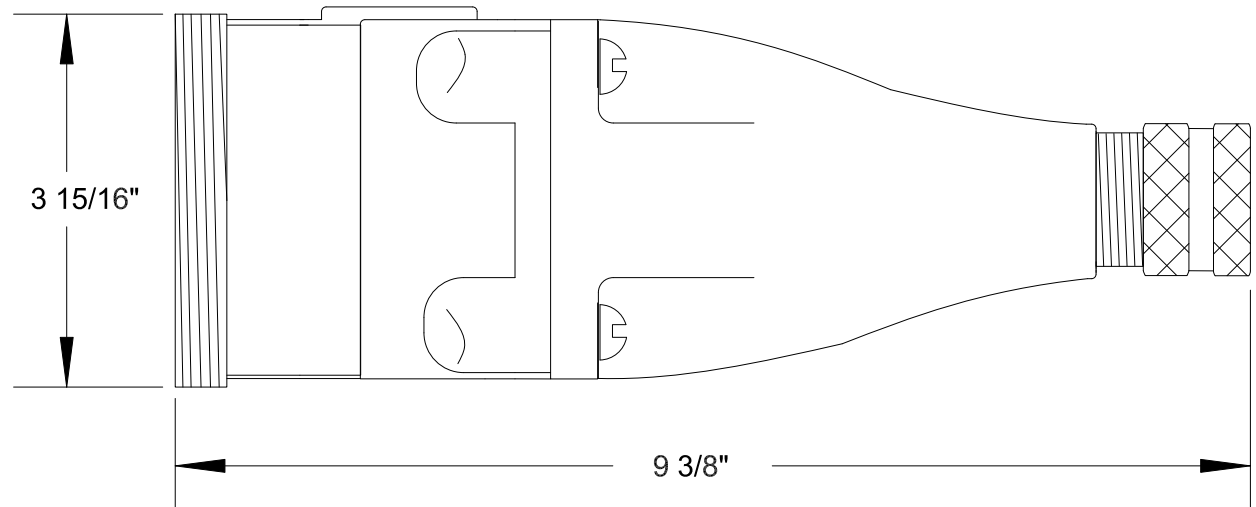

# QUELARC<sup>®</sup> 60 AMP 600 VAC

3 POLE 3 WIRE
PRESSURE CONTACTS
1.000" TO 1.375" CABLE RANGE

To order contact:  
**HILLCREST ENTERPRISES, INC.**  
 11092 AIR PARK ROAD  
 ASHLAND, VA 23005 USA

Phone: 804-798-8390  
 Fax: 804-752-7830