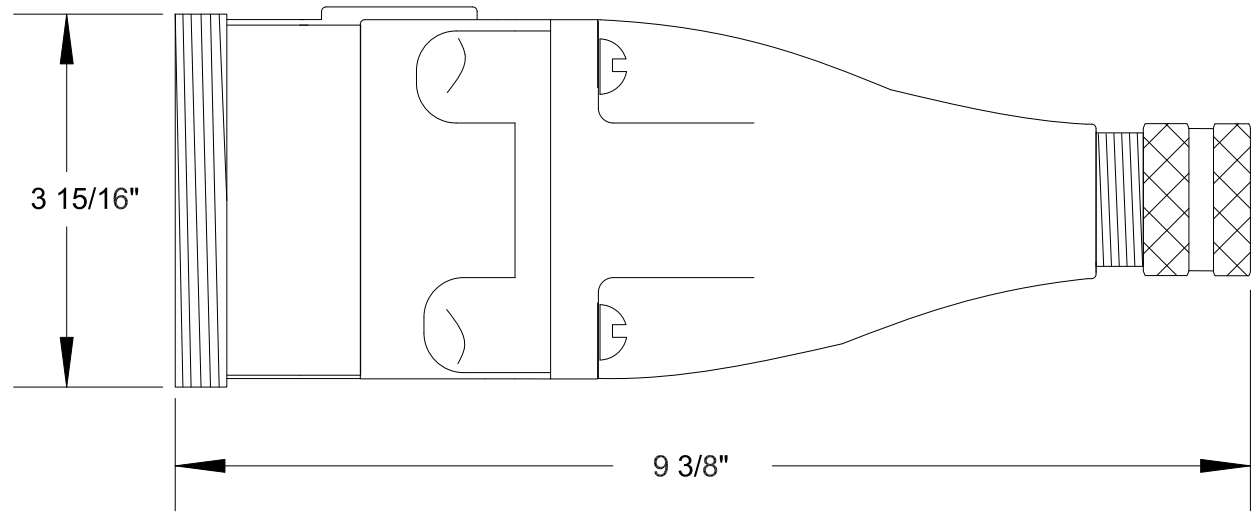

QUELARC[®] 60 AMP 600 VAC

4 POLE 4 WIRE
SOLDER CONTACTS
1.000" TO 1.375" CABLE RANGE

To order contact:
HILLCREST ENTERPRISES, INC.
 11092 AIR PARK ROAD
 ASHLAND, VA 23005 USA

Phone: 804-798-8390
 Fax: 804-752-7830