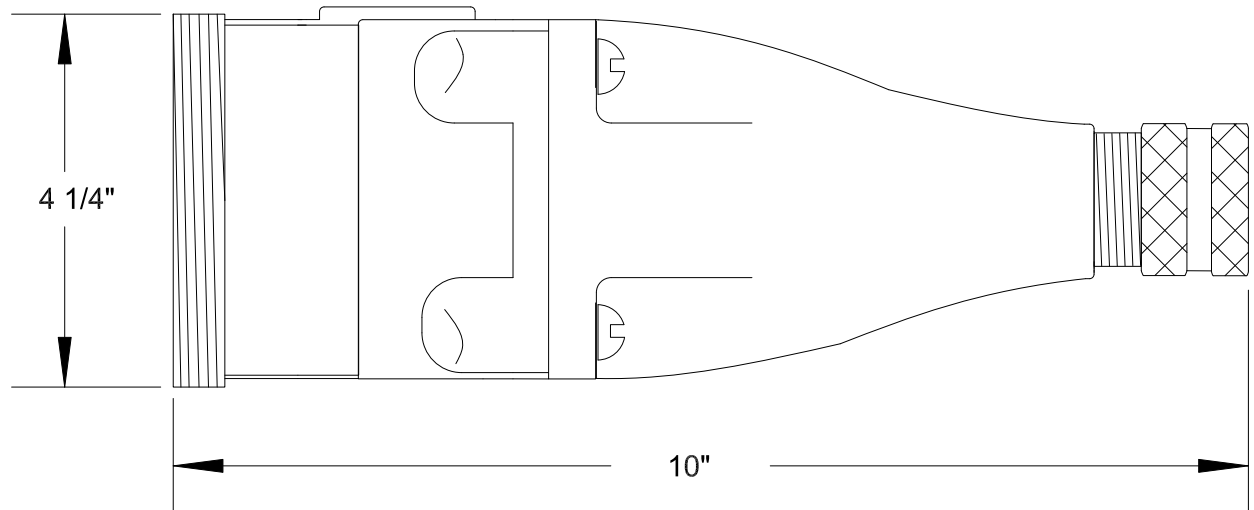

QUELARC[®] 100 AMP 600 VAC

3 POLE 3 WIRE
PRESSURE CONTACTS
1.375" TO 1.750" CABLE RANGE

To order contact:
HILLCREST ENTERPRISES, INC.
 11092 AIR PARK ROAD
 ASHLAND, VA 23005 USA

Phone: 804-798-8390
 Fax: 804-752-7830