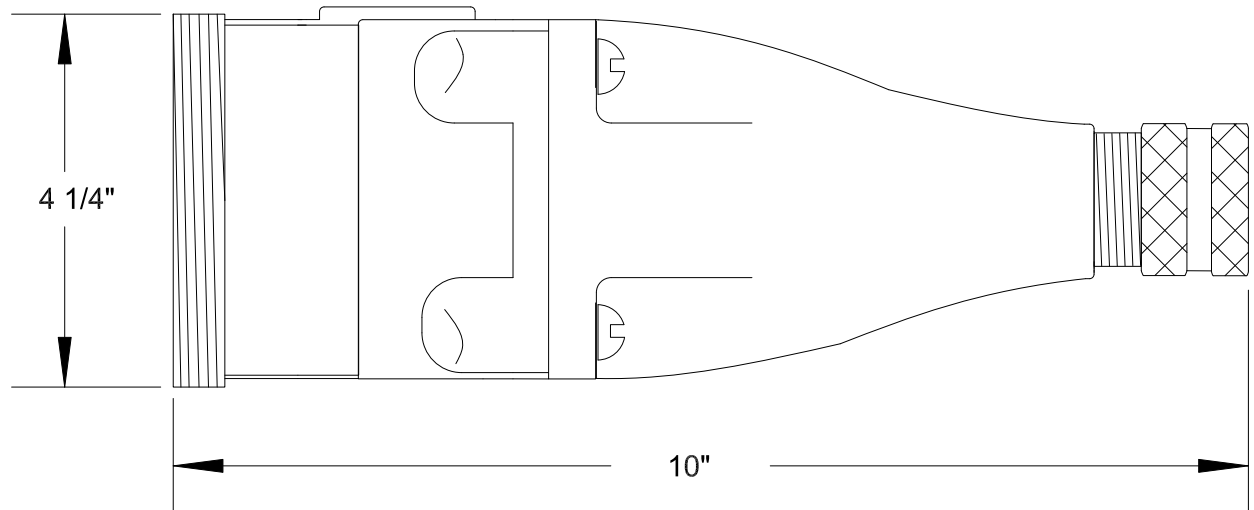

# QUELARC<sup>®</sup> 100 AMP 600 VAC

4 POLE 4 WIRE
SOLDER CONTACTS
1.375" TO 1.750" CABLE RANGE

To order contact:  
**HILLCREST ENTERPRISES, INC.**  
 11092 AIR PARK ROAD  
 ASHLAND, VA 23005 USA

Phone: 804-798-8390  
 Fax: 804-752-7830