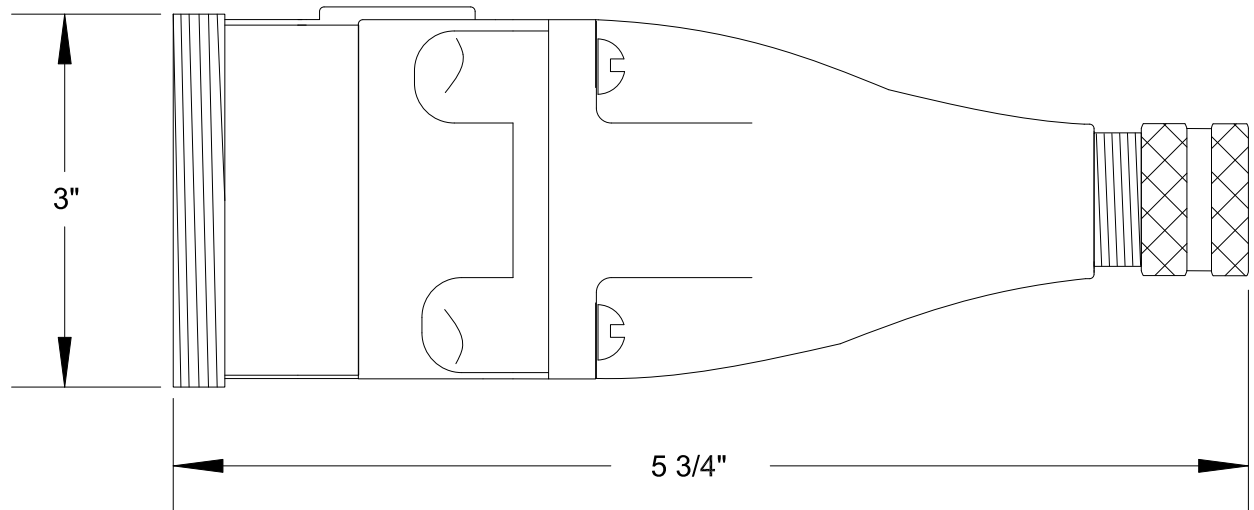

# QUELARC<sup>®</sup> 30 AMP 600 VAC

3 POLE 3 WIRE
PRESSURE CONTACTS
.375" TO .625" CABLE RANGE

To order contact:  
**HILLCREST ENTERPRISES, INC.**  
 11092 AIR PARK ROAD  
 ASHLAND, VA 23005 USA

Phone: 804-798-8390  
 Fax: 804-752-7830