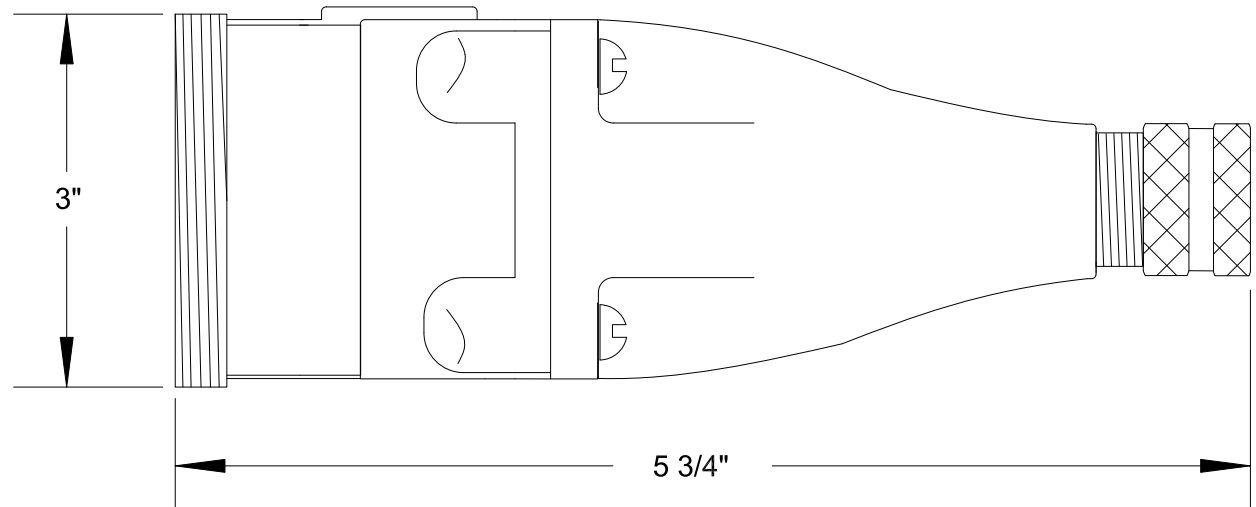

QUELARC[®] 30 AMP 600 VAC

3 POLE 3 WIRE
SOLDER CONTACTS
.375" TO .625" CABLE RANGE

To order contact:
HILLCREST ENTERPRISES, INC.
 11092 AIR PARK ROAD
 ASHLAND, VA 23005 USA

Phone: 804-798-8390
 Fax: 804-752-7830