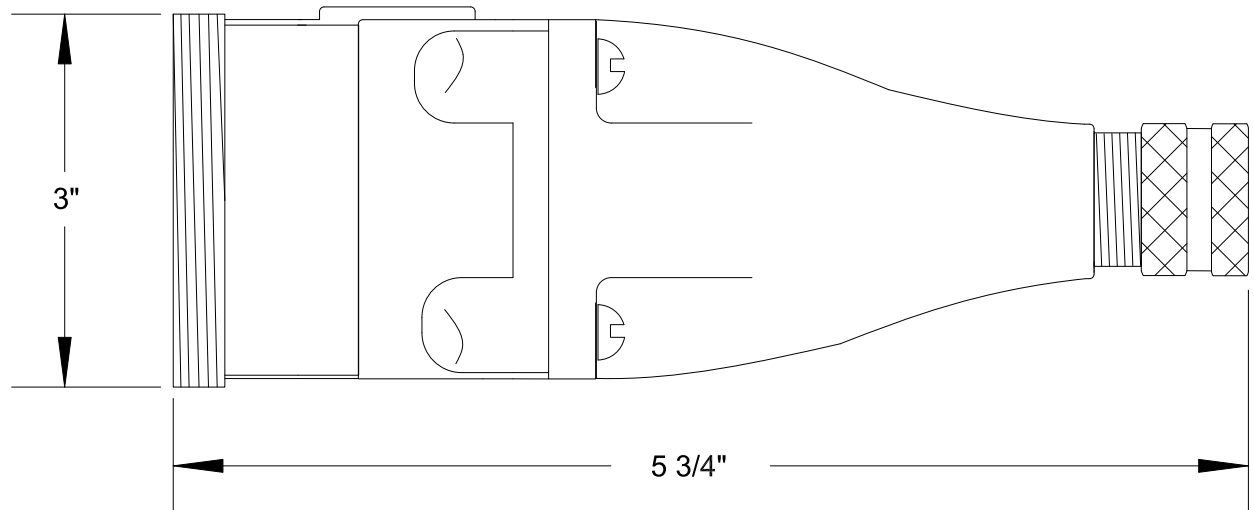

# QUELARC<sup>®</sup> 30 AMP 600 VAC

3 POLE 3 WIRE
PRESSURE CONTACTS
.625" TO 1.000" CABLE RANGE

To order contact:  
**HILLCREST ENTERPRISES, INC.**  
 11092 AIR PARK ROAD  
 ASHLAND, VA 23005 USA

Phone: 804-798-8390  
 Fax: 804-752-7830