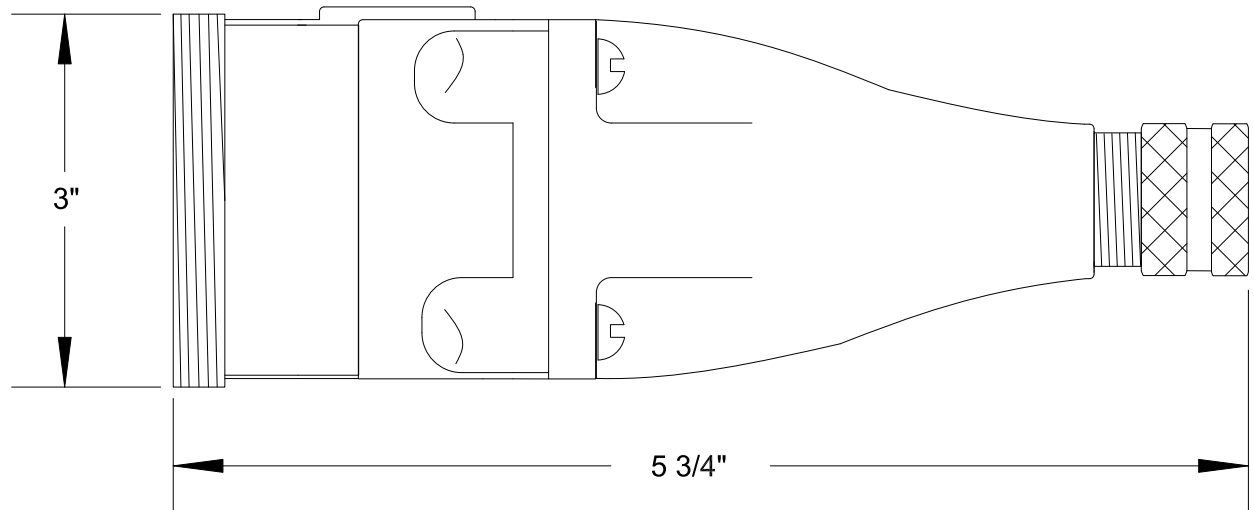

# QUELARC<sup>®</sup> 30 AMP 600 VAC

4 POLE 4 WIRE
PRESSURE CONTACTS
.625" TO 1.000" CABLE RANGE

To order contact:  
**HILLCREST ENTERPRISES, INC.**  
 11092 AIR PARK ROAD  
 ASHLAND, VA 23005 USA

Phone: 804-798-8390  
 Fax: 804-752-7830