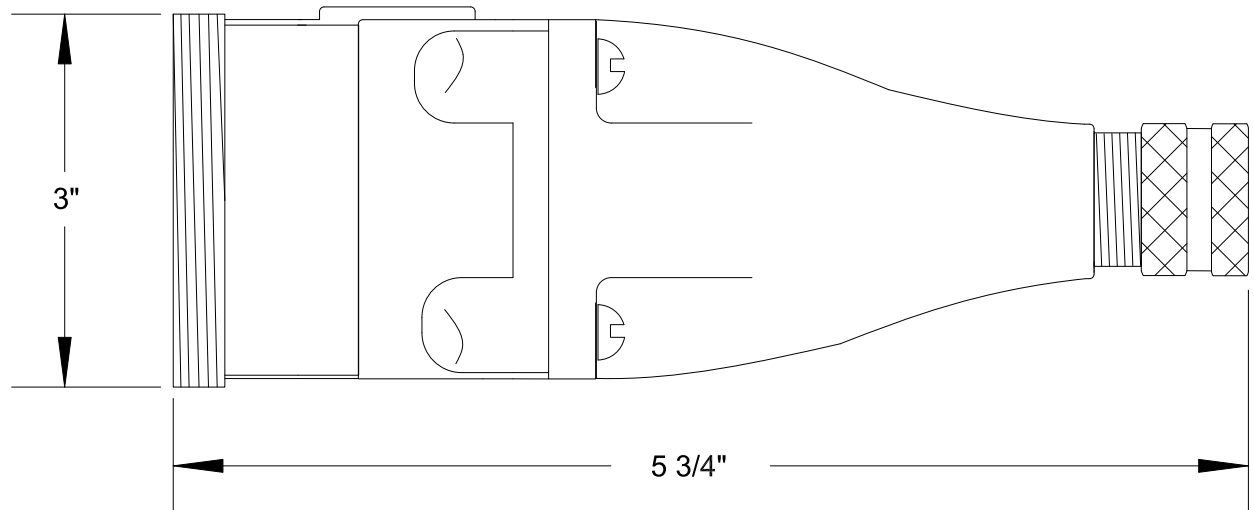

# QUELARC<sup>®</sup> 30 AMP 600 VAC

4 POLE 4 WIRE
SOLDER CONTACTS
.625" TO 1.000" CABLE RANGE

To order contact:  
**HILLCREST ENTERPRISES, INC.**  
 11092 AIR PARK ROAD  
 ASHLAND, VA 23005 USA

Phone: 804-798-8390  
 Fax: 804-752-7830