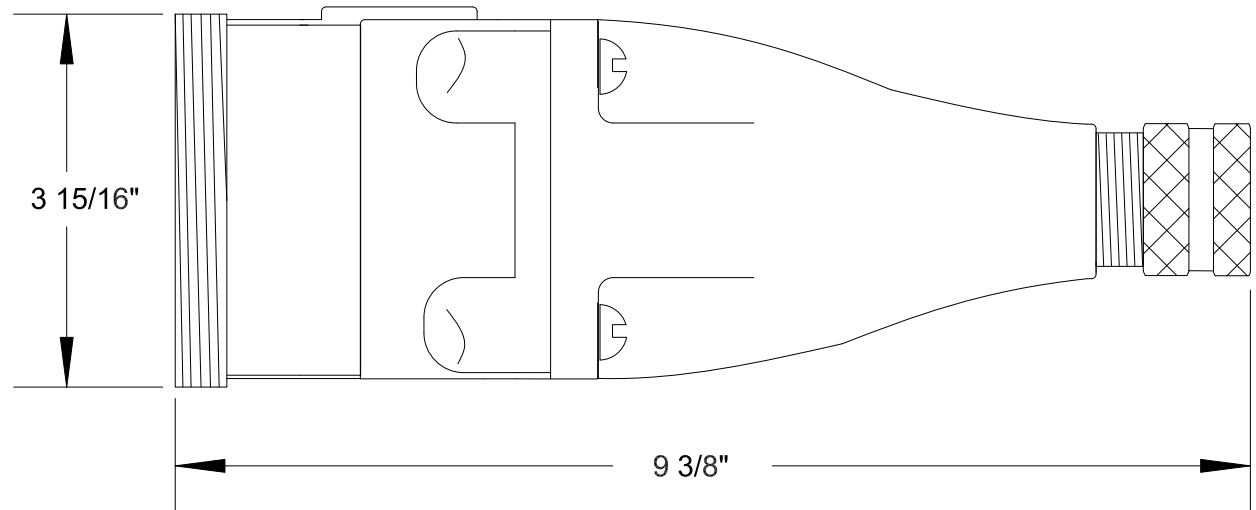

# QUELARC<sup>®</sup> 60 AMP 600 VAC

3 POLE 3 WIRE
SOLDER CONTACTS
.625" TO 1.000" CABLE RANGE

To order contact:  
**HILLCREST ENTERPRISES, INC.**  
 11092 AIR PARK ROAD  
 ASHLAND, VA 23005 USA

Phone: 804-798-8390  
 Fax: 804-752-7830