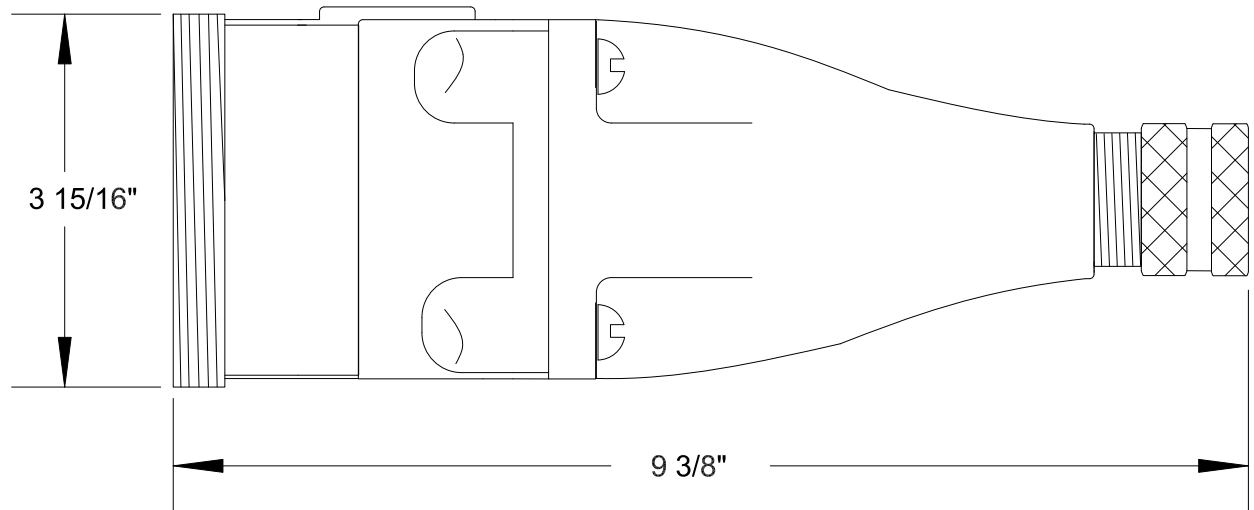

QUELARC[®] 60 AMP 600 VAC

4 POLE 4 WIRE
SOLDER CONTACTS
.625" TO 1.000" CABLE RANGE

To order contact:
HILLCREST ENTERPRISES, INC.
 11092 AIR PARK ROAD
 ASHLAND, VA 23005 USA

Phone: 804-798-8390
 Fax: 804-752-7830